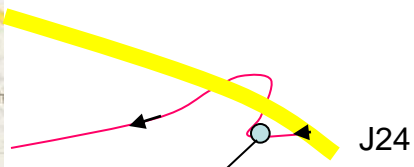

St Ives – March - Ely

**From Cambridge** either leave A14 at Junction 24, turn rt for Godmanchester. Continue through to Huntingdon. Cross river, keep in left lane and turn left by Law Courts (sign B1514 station/hospital/Brampton) Follow road past rail station and left turn to hospital/country park/Fire & PoliceHQ) – **red route**

Or take A14 towards Kettering. Leave at J 22 Bampton follow B1514 – **black route**

**From the A14 west** at J22 follow B1514 Brampton

**From A141 east** enter Huntingdon on B1514. At Riverside Park road is one-way. Take left lane and turn left by Law Courts. (sign B1514 station/hospital/Brampton) Follow road past rail station and left turn to hospital/country park/Fire & PoliceHQ) – **red route**